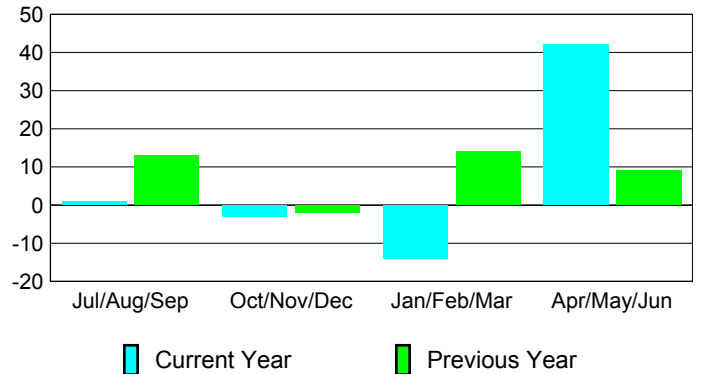

Gender Comparison 2008-2009

Jul/Aug/Sep

Oct/Nov/Dec

Jan/Feb/Mar

Apr/May/June

Male

Female