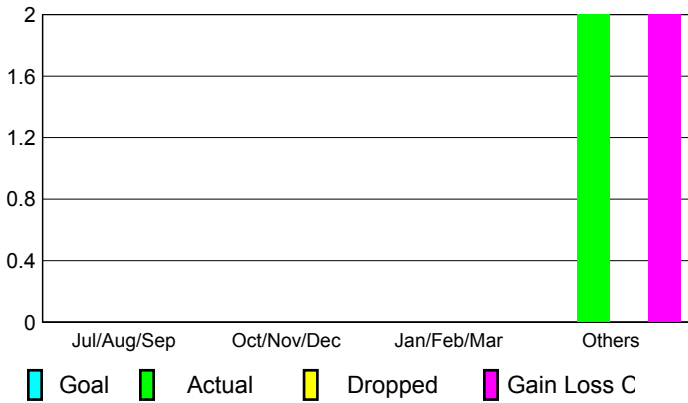

2008-2009 GMT Quarterly Report for District (or Undistricted) **District O 3**

GMT: **ORLANDO TEUBER**

Location: **ARGENTINA**

GMT CA: **3**

CLUBS

Club Results 2008-2009

Clubs 2007-2008

Month	New Club Goal	Actual New Clubs	Actual Dropped Clubs	Gain/Loss of Clubs	Gain/Loss of Clubs
Jul/Aug/Sep	0	0	0	0	0
Oct/Nov/Dec	0	0	0	0	0
Jan/Feb/Mar	0	0	0	0	1
Apr/May/June	0	2	0	2	0
Totals	0	2	0	2	1

Club Results 2008-2009

Goal, New, Dropped, Gain/Loss

Comparison of Club Gain/Loss

Current Year Compared to the Previous Year