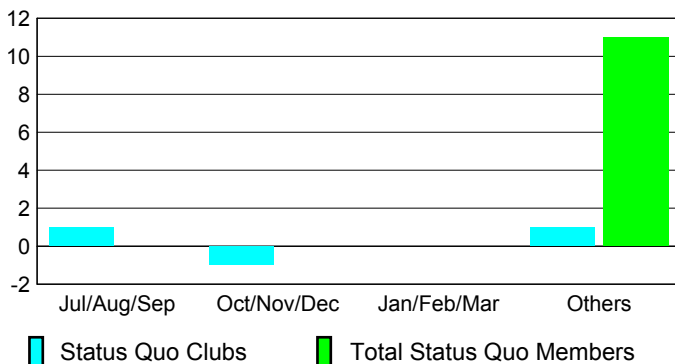

### Clubs 2007-2008

Month	New Club Goal	Actual New Clubs	Actual Dropped Clubs	Gain/Loss of Clubs	Gain/Loss of Clubs
Jul/Aug/Sep	0	0	0	0	0
Oct/Nov/Dec	0	0	0	0	0
Jan/Feb/Mar	0	0	0	0	1
Apr/May/June	0	2	0	2	0
<b>Totals</b>	<b>0</b>	<b>2</b>	<b>0</b>	<b>2</b>	<b>1</b>

### Club Results 2008-2009

Goal, New, Dropped, Gain/Loss

### Comparison of Club Gain/Loss

Current Year Compared to the Previous Year

### YTD Status Quo Clubs 2008-2009

Status Quo Clubs Compared to Status Quo Members