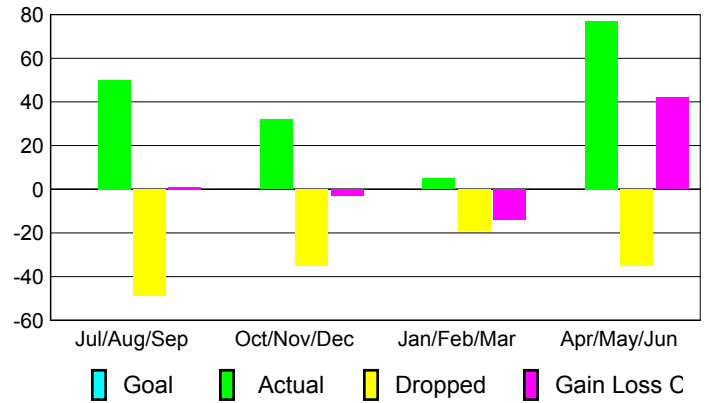

Membership Results 2008-2009

Goal, New, Dropped, Gain/Loss

Comparison of Membership Gain/Loss

Current Year Compared to the Previous Year